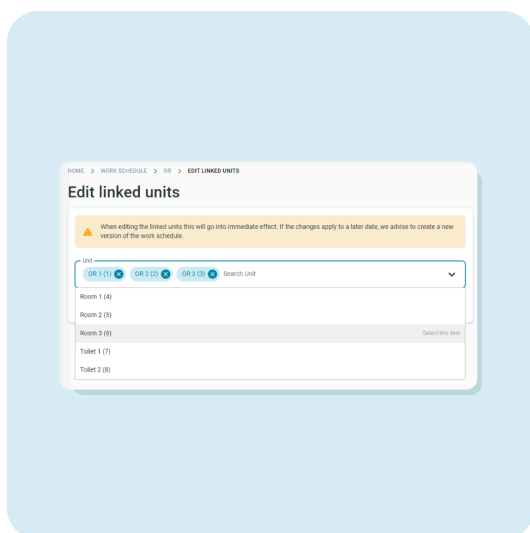

Edition #6 2024

**What's
new with**
 **leviy**
a zvoove company

Cleaning

Linked work schedules

In the overview of linked work schedules, you can now find information like unit numbers. It is also possible to search for a work schedule.

[Read more in our release notes](#)

Cleaning

Edit work schedule

From now on it is possible to edit the linked units to a work schedule. In addition to being able to change the title of a work schedule, units can also be added and removed.