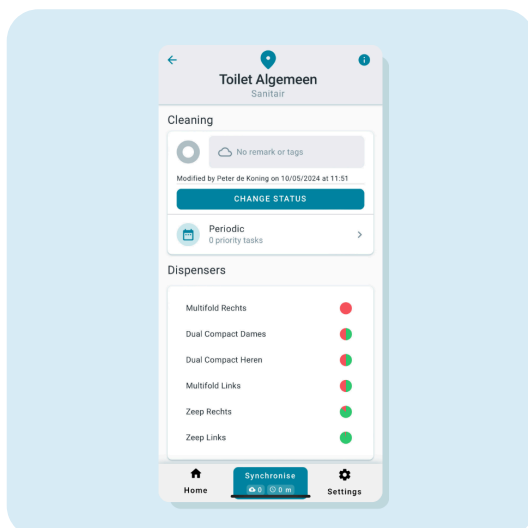

[Read more in our release notes](#)

Cleaning

Edit work schedule

From now on it is possible to edit the linked units to a work schedule. In addition to being able to change the title of a work schedule, units can also be added and removed.

An additional tab *Soon Active* has been added to display work schedules with start dates in the future. Inactive work schedules are no longer visible on the Links page and the edit Linked units page.

Issues

Display issues

The display of Issues in the App has been completely refreshed. Additionally, filters have been added, such as status or issue type. This allows you to have the issues that are relevant to you readily available.

Dispensers

SmartConnect

In partnership with MTS Euro Product, we are developing an innovative solution to monitor the status of dispensers for consumable products such as toilet paper, paper towels, and soap. Thanks to sensors installed in the dispensers, you can easily check their fill levels via the App.