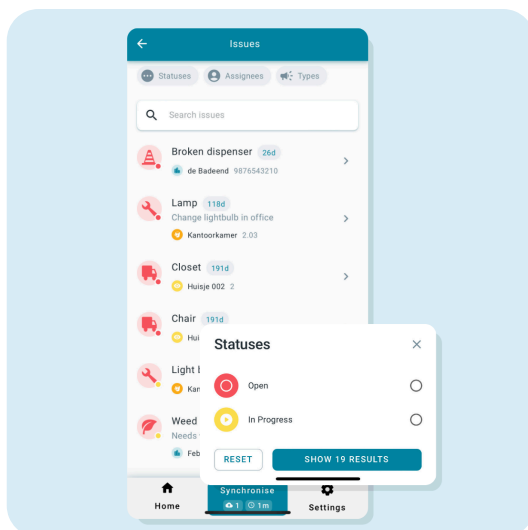

Edition #6 2024

**What's
new with**
 **leviy**
a zvoove company

Cleaning

Linked work schedules

In the overview of linked work schedules, you can now find information like unit numbers. It is also possible to search for a work schedule.

[Read more in our release notes](#)

Cleaning

Edit work schedule

From now on it is possible to edit the linked units to a work schedule. In addition to being able to change the title of a work schedule, units can also be added and removed.

Issues

Display issues

The display of Issues in the App has been completely refreshed. Additionally, filters have been added, such as status or issue type. This allows you to have the issues that are relevant to you readily available.

Dispensers

SmartConnect

In partnership with MTS Euro Product, we are developing an innovative solution to monitor the status of dispensers for consumable products such as toilet paper, paper towels, and soap. Thanks to sensors installed in the dispensers, you can easily check their fill levels via the App.