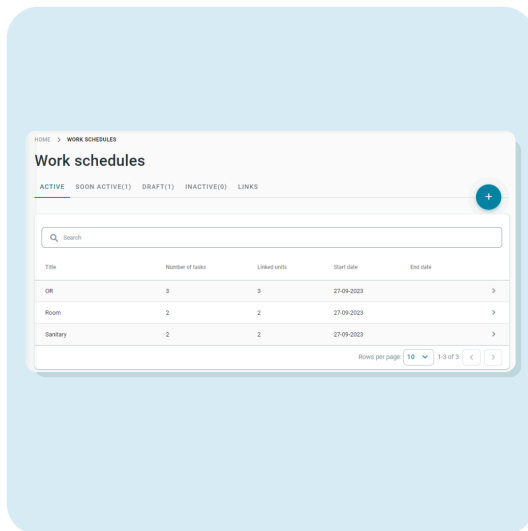

Note: Changes to the work schedules take effect immediately. Do you want to apply changes that will become effective in the future? Then we advise you to create a new work schedule.

Cleaning

(In)active work schedules

An additional tab *Soon Active* has been added to display work schedules with start dates in the future. Inactive work schedules are no longer visible on the Links page and the edit Linked units page.