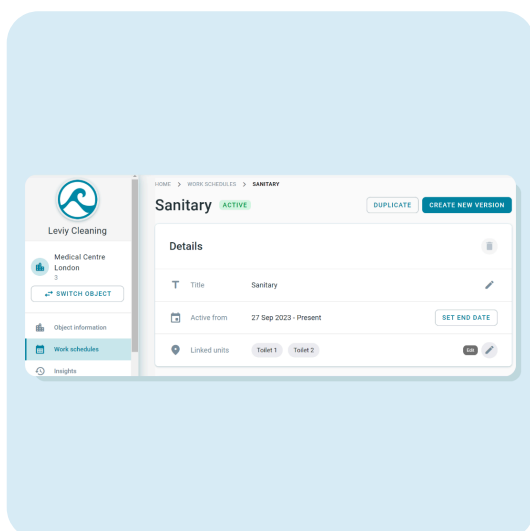

Edition #6 2024

**What's
new with**
 **leviy**
a zvoove company

Cleaning

Linked work schedules

In the overview of linked work schedules, you can now find information like unit numbers. It is also possible to search for a work schedule.

[Read more in our release notes](#)

Cleaning

Edit work schedule

From now on it is possible to edit the linked units to a work schedule. In addition to being able to change the title of a work schedule, units can also be added and removed.

Issues

Display issues

The display of Issues in the App has been completely refreshed. Additionally, filters have been added, such as status or issue type. This allows you to have the issues that are relevant to you readily available.