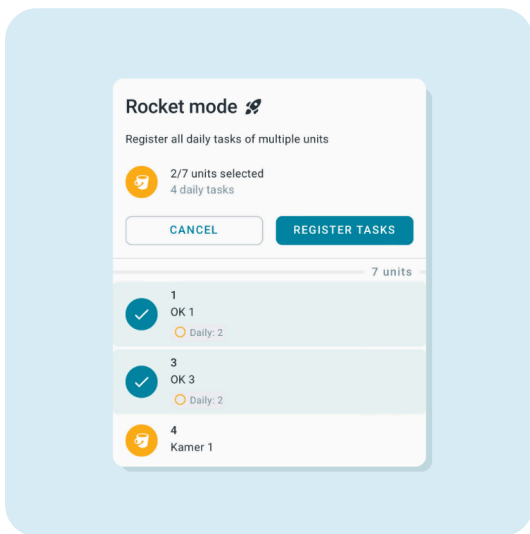

Edition #7 2024

**What's
new with**
 **leviy**
a zvoove company

Cleaning

Progress bar

The progress bar at the top only indicates the number of units that have today's scheduled tasks. This way, the progress is displayed more accurately.

[Read more in our release notes](#)

Cleaning

Indicator per unit

The icon with the green checkmark indicates whether the daily or weekly tasks have been completed. No icon will be displayed when there are no daily or weekly tasks. This makes it clear which scheduled tasks are listed.

Cleaning

Screen position

After performing an action on the unit screen, you return to the same position in the unit list as before clicking on the unit. This way, you don't have to scroll through the entire list each time, which is convenient!