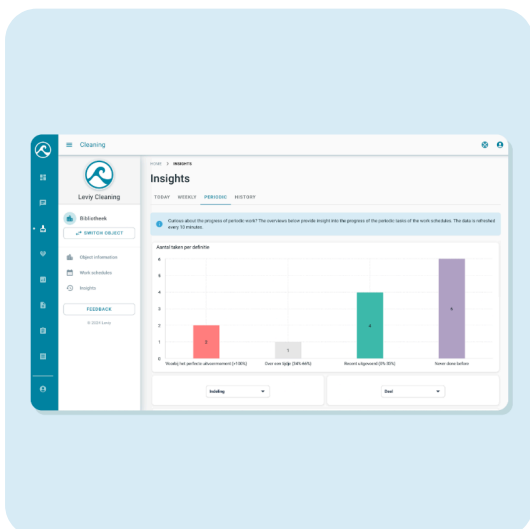

Edition #7 2024

**What's
new with**
 **leviy**
a zvoove company

Cleaning

Progress bar

The progress bar at the top only indicates the number of units that have today's scheduled tasks. This way, the progress is displayed more accurately.

[Read more in our release notes](#)

Cleaning

Indicator per unit

The icon with the green checkmark indicates whether the daily or weekly tasks have been completed. No icon will be displayed when there are no daily or weekly tasks. This makes it clear which scheduled tasks are listed.

Cleaning

Screen position

After performing an action on the unit screen, you return to the same position in the unit list as before clicking on the unit. This way, you don't have to scroll through the entire list each time, which is convenient!

Insights

Periodic work

From now on, there's an insight page for periodic tasks. This provides insight into the progress of the periodic tasks defined in the work schedules.

Screen alignment

The alignment of the elements on the screen will henceforth remain consistent, even when longer texts are displayed.