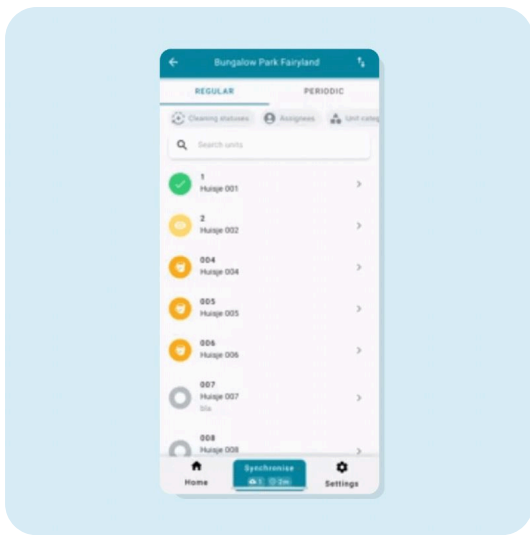

Edition #7 2024

**What's
new with**
 **leviy**
a zvoove company

Cleaning

Progress bar

The progress bar at the top only indicates the number of units that have today's scheduled tasks. This way, the progress is displayed more accurately.

[Read more in our release notes](#)

Cleaning

Indicator per unit

The icon with the green checkmark indicates whether the daily or weekly tasks have been completed. No icon will be displayed when there are no daily or weekly tasks. This makes it clear which scheduled tasks are listed.

Cleaning

Screen position

After performing an action on the unit screen, you return to the same position in the unit list as before clicking on the unit. This way, you don't have to scroll through the entire list each time, which is convenient!

Insights

Periodic work

From now on, there's an insight page for periodic tasks. This provides insight into the progress of the periodic tasks defined in the work schedules.

Screen alignment

The alignment of the elements on the screen will henceforth remain consistent, even when longer texts are displayed.